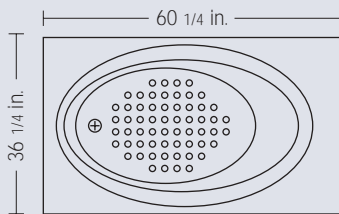

# Bathtub Specifications

Mark 9

Mark 17

Mark 19

Mark 22

Mark 24

Mark 26

Wash away the cares of the day in a luxurious soaking tub from CMP Ltd. Each one is crafted in our Sacramento plant in a wide variety of color and material, and it may be equipped with an optional 8-jet whirlpool system to provide a relaxing hydro-massage.