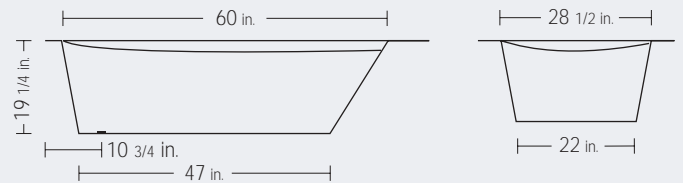

# Bathtub Specifications

Mark 9

Mark 17

Mark 19

Mark 22

Mark 24

Mark 26

Wash away the cares of the day in a luxurious soaking tub from CMP Ltd. Each one is crafted in our Sacramento plant in a wide variety of color and material, and it may be equipped with an optional 8-jet whirlpool system to provide a relaxing hydro-massage.