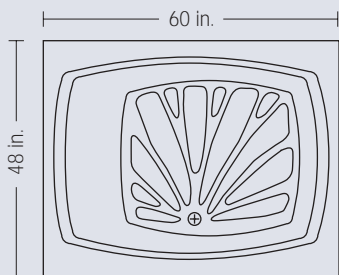

# Bathtub Specifications

Mark 9

Mark 17

Mark 19

Mark 22

Mark 24

Mark 26

Wash away the cares of the day in a luxurious soaking tub from CMP Ltd. Each one is crafted in our Sacramento plant in a wide variety of color and material, and it may be equipped with an optional 8-jet whirlpool system to provide a relaxing hydro-massage.