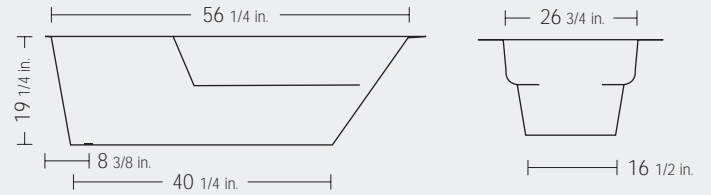

Actual sizes of finished products may vary slightly.

Bathtub Specifications

Mark 9