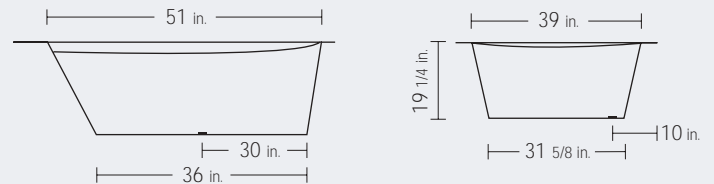

# Bathtub Specifications

Mark 9

Mark 17

Mark 19

Mark 22

Mark 24

Mark 26

Wash away the cares of the day in a luxurious soaking tub from CMP Ltd. Each one is crafted in our Sacramento plant in a wide variety of color and material, and it may be equipped with an optional 8-jet whirlpool system to provide a relaxing hydro-massage.