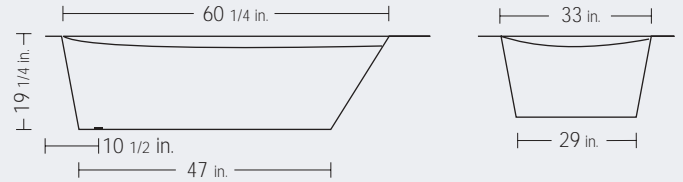

Actual sizes of finished products may vary slightly.

Bathtub Specifications

Mark 9

Mark 17

Mark 24

Wash away the cares of the day in a luxurious soaking tub from CMP Ltd. Each one is crafted in our Sacramento plant in a wide variety of color and material, and it may be equipped with an optional 8-jet whirlpool system to provide a relaxing hydro-massage.