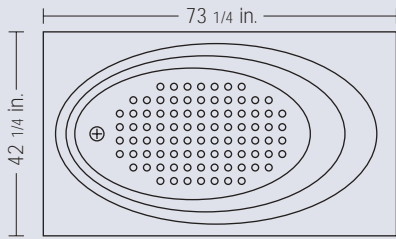

Actual sizes of finished products may vary slightly.

Bathtub Specifications

Mark 9

Mark 17

Mark 24

Wash away the cares of the day in a luxurious soaking tub from CMP Ltd. Each one is crafted in our Sacramento plant in a wide variety of color and material, and it may be equipped with an optional 8-jet whirlpool system to provide a relaxing hydro-massage.