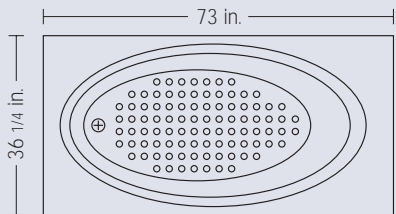

# Bathtub Specifications

Mark 9

Mark 17

Mark 19

Mark 22

Mark 24

Mark 26

Wash away the cares of the day in a luxurious soaking tub from CMP Ltd. Each one is crafted in our Sacramento plant in a wide variety of color and material, and it may be equipped with an optional 8-jet whirlpool system to provide a relaxing hydro-massage.