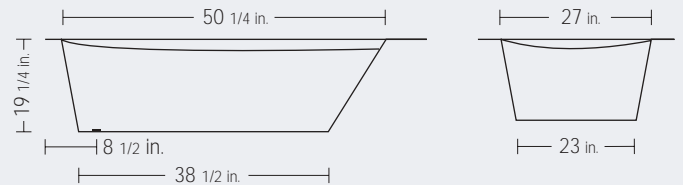

# Bathtub Specifications

Mark 9

Mark 17

Mark 19

Mark 22

Mark 24

Mark 26

Wash away the cares of the day in a luxurious soaking tub from CMP Ltd. Each one is crafted in our Sacramento plant in a wide variety of color and material, and it may be equipped with an optional 8-jet whirlpool system to provide a relaxing hydro-massage.