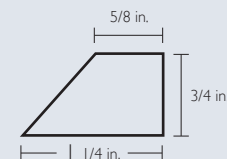

Showers

Edge Trim

Use this trim to add detail around tub or shower surrounds.

Length: 10 ft.

Inside Corner Trim

Use in corners of tub or shower surrounds to add detail, provide extra leak protection and to cover joints.

Length: 10 ft.

Chair Rail Trim

Extremely elegant used as traditional chair rail on top of wainscot or to frame an entire surround. It also works well with inside corner trim.

Length: 8 ft.

Fluted Trim

A versatile trim for edging, framing or capping seams.

Length: 8 ft.

Diamond Trim

A compact and contemporary trim with a variety of functional and decorative uses.

Length: 10 ft.

Cap Trim

Use this trim to cap the seam between two panels

Length: 8 ft.

1630 Kathleen Avenue, Sacramento, CA 95815 • 916.929.0266