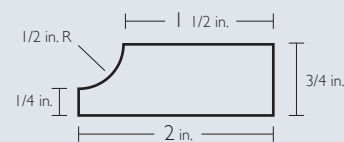

Showers

Edge Trim

Use this trim to add detail around tub or shower surrounds.

Length: 10 ft.

Inside Corner Trim

Use in corners of tub or shower surrounds to add detail, provide extra leak protection and to cover joints.

Length: 8 ft.

Diamond Trim

A compact and contemporary trim with a variety of functional and decorative uses.

Length: 10 ft.

Cap Trim

Use this trim to cap the seam between two panels

Length: 8 ft.

1630 Kathleen Avenue, Sacramento, CA 95815 • 916.929.0266

Maximum Length: 9 1/2 ft.
Depth: 8 in.

Wide Combo

Toilet Paper Holder

Corner Combo

Combo

Corner Shower Seat

Our 18" x 18" corner shower seat adds luxury, convenience and safety to any shower.

Soap Holder