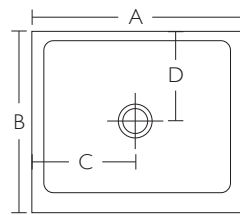

Showers

Edge Trim

Use this trim to add detail around tub or shower surrounds.

Length: 10 ft.

Inside Corner Trim

Use in corners of tub or shower surrounds to add detail, provide extra leak protection and to cover joints.

www.cmpltd.com

Specifications

The large selection of sizes from Cultured Marble Products, Ltd. will accommodate most floor plans.

Accessories

Actual sizes of finished products may vary slightly.

SQUARE OR RECTANGLE PAN

A	B	C	D
32"	32"	16"	16"
36"	36"	18"	17"
42"	34"	21"	16"
42"	36"	21"	17"
42"	42"	21"	21"
48"	32"	24"	16"
48"	34"	24"	16"
48"	36"	24"	17"
48"	42"	24"	21"
48"	48"	24"	24"
54"	36"	27"	17"
60"	32"	8"	15"
60"	32"	30"	16"
60"	34"	30"	16"
60"	36"	30"	17"
60"	42"	30"	21"
72"	36"	36"	17"

60 x 32 pans are available with either a right or left hand drain.

NEO - ANGLE PAN

A	B	C	D
38"	20"	25 3/8"	12"
42"	24"	25"	12"
48"	28 1/2"	27 1/2"	12"

AVAILABLE PANEL SIZES

The easy care surface of these cast polymer products resists mildew and staining and is easily cleaned with most liquid cleaners. The beautiful clean shine can be maintained with an occasional application of wax.