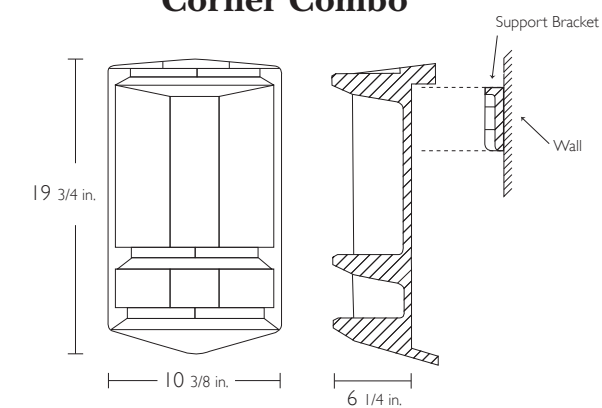

60 x 32 pans are available with either a right or left hand drain.

NEO - ANGLE PAN

A	B	C	D
38"	20"	25 3/8"	12"
42"	24"	25"	12"
48"	28 1/2"	27 1/2"	12"

AVAILABLE PANEL SIZES

The easy care surface of these cast polymer products resists mildew and staining and is easily cleaned with most liquid cleaners. The beautiful clean shine can be maintained with an occasional application of wax.

The variety of components available and ease of installation make these products perfect choices for both new construction and remodel applications.

Panel thickness 3/8 in.

	33"	36"	42"	48"	60"	72"
60"	X	NA	NA	NA	X	X
72"	NA	X	X	X	X	X
84"	NA	X	X	X	X	X
96"	NA	X	X	X	X	NA

Leg and window trim material available in 4 in. & 6 in. strips in lengths up to 120 in.

Cornice Window Sills

Make window trim installations watertight. Also great throughout the house as they never need painting.

Maximum Length: 9 1/2 ft.
Depth: 8 in.

Wide Combo

Toilet Paper Holder

Corner Combo

Combo

Corner Shower Seat

Our 18" x 18" corner shower seat adds luxury, convenience and safety to any shower.

Soap Holder