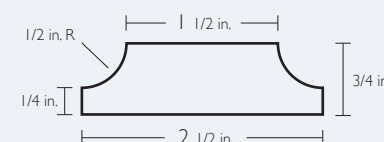

Showers

Edge Trim

Use this trim to add detail around tub or shower surrounds.

Length: 10 ft.

Inside Corner Trim

Use in corners of tub or shower surrounds to add detail, provide extra leak protection and to cover joints.

Length: 8 ft.

Diamond Trim

A compact and contemporary trim with a variety of functional and decorative uses.

Length: 10 ft.

Cap Trim

Use this trim to cap the seam between two panels

Length: 8 ft.

1630 Kathleen Avenue, Sacramento, CA 95815 • 916.929.0266