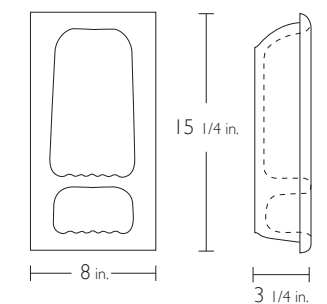

Showers

Edge Trim

Use this trim to add detail around tub or shower surrounds.

Length: 10 ft.

Inside Corner Trim

Use in corners of tub or shower surrounds to add detail, provide extra leak protection and to cover joints.

60 x 32 pans are available with either a right or left hand drain.

NEO - ANGLE PAN

A	B	C	D
38"	20"	25 3/8"	12"
42"	24"	25"	12"
48"	28 1/2"	27 1/2"	12"

AVAILABLE PANEL SIZES

The easy care surface of these cast polymer products resists mildew and staining and is easily cleaned with most liquid cleaners. The beautiful clean shine can be maintained with an occasional application of wax.

Leg and window trim material available in 4 in. & 6 in. strips in lengths up to 120 in.

Cornice Window Sills

Make window trim installations watertight. Also great throughout the house as they never need painting.

Maximum Length: 9 1/2 ft.
Depth: 8 in.

Wide Combo

Toilet Paper Holder

Corner Combo

Combo

Corner Shower Seat

Our 18" x 18" corner shower seat adds luxury, convenience and safety to any shower.

Soap Holder