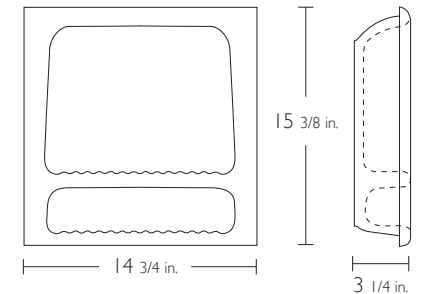

60 x 32 pans are available with either a right or left hand drain.

NEO - ANGLE PAN

A	B	C	D
38"	20"	25 3/8"	12"
42"	24"	25"	12"
48"	28 1/2"	27 1/2"	12"

AVAILABLE PANEL SIZES

The easy care surface of these cast polymer products resists mildew and staining and is easily cleaned with most liquid cleaners. The beautiful clean shine can be maintained with an occasional application of wax.

The variety of components available and ease of installation make these products perfect choices for both new construction and remodel applications.

Panel thickness 3/8 in.

	33"	36"	42"	48"	60"	72"
60"	X	NA	NA	NA	X	X
72"	NA	X	X	X	X	X
84"	NA	X	X	X	X	X
96"	NA	X	X	X	X	NA

Leg and window trim material available in 4 in. & 6 in. strips in lengths up to 120 in.

Cornice Window Sills

Make window trim installations watertight. Also great throughout the house as they never need painting.

Maximum Length: 9 1/2 ft.
Depth: 8 in.

Wide Combo

Toilet Paper Holder

Corner Combo

Combo

Corner Shower Seat

Our 18" x 18" corner shower seat adds luxury, convenience and safety to any shower.

Soap Holder