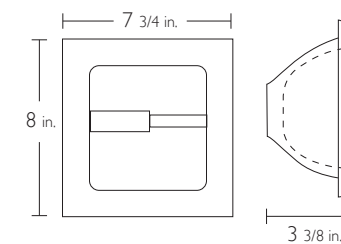

60 x 32 pans are available with either a right or left hand drain.

NEO - ANGLE PAN

A	B	C	D
38"	20"	25 3/8"	12"
42"	24"	25"	12"
48"	28 1/2"	27 1/2"	12"

AVAILABLE PANEL SIZES

The easy care surface of these cast polymer products resists mildew and staining and is easily cleaned with most liquid cleaners. The beautiful clean shine can be maintained with an occasional application of wax.

The variety of components available and ease of installation make these products perfect choices for both new construction and remodel applications.

Panel thickness 3/8 in.

	33"	36"	42"	48"	60"	72"
60"	X	NA	NA	NA	X	X
72"	NA	X	X	X	X	X
84"	NA	X	X	X	X	X
96"	NA	X	X	X	X	NA

Leg and window trim material available in 4 in. & 6 in. strips in lengths up to 120 in.

Cornice Window Sills

Make window trim installations watertight. Also great throughout the house as they never need painting.

Maximum Length: 9 1/2 ft.
Depth: 8 in.

Wide Combo

Toilet Paper Holder

Corner Combo

Combo

Corner Shower Seat

Our 18" x 18" corner shower seat adds luxury, convenience and safety to any shower.

Soap Holder