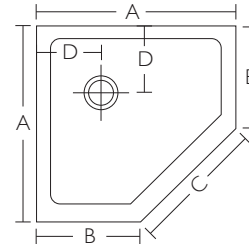

Showers

Edge Trim

Use this trim to add detail around tub or shower surrounds.

Length: 10 ft.

Inside Corner Trim

Use in corners of tub or shower surrounds to add detail, provide extra leak protection and to cover joints.

www.cmpltd.com

Specifications

The large selection of sizes from Cultured Marble Products, Ltd. will accommodate most floor plans.

Accessories

Actual sizes of finished products may vary slightly.

SQUARE OR RECTANGLE PAN

A	B	C	D
32"	32"	16"	16"
36"	36"	18"	17"
42"	34"	21"	16"
42"	36"	21"	17"
42"	42"	21"	21"
48"	32"	24"	16"
48"	34"	24"	16"
48"	36"	24"	17"
48"	42"	24"	21"
48"	48"	24"	24"
54"	36"	27"	17"
60"	32"	8"	15"
60"	32"	30"	16"
60"	34"	30"	16"
60"	36"	30"	17"
60"	42"	30"	21"
72"	36"	36"	17"

60 x 32 pans are available with either a right or left hand drain.

NEO - ANGLE PAN

A	B	C	D
38"	20"	25 3/8"	12"
42"	24"	25"	12"
48"	28 1/2"	27 1/2"	12"

AVAILABLE PANEL SIZES

The easy care surface of these cast polymer products resists mildew and staining and is easily cleaned with most liquid cleaners. The beautiful clean shine can be maintained with an occasional application of wax.